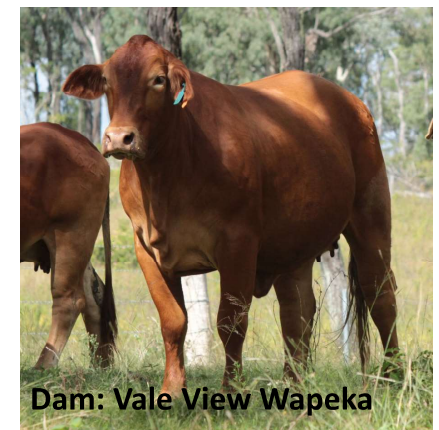

Lot 71 - Vale View M Galaxy (P) - 23 mths

PP verified. Pompes & Pesti Tested Negative.

Excellent weight for age, polled bull offering plenty of bone & scale.

His dam has produced 4 calves, including heifer sold for \$5,750, weaner heifer, retained heifer & commercial heifer. She's sired by Rondel Korageous.

Sire: Angle Zed Ferdinand has sold 3 sons to average \$14,000, heifers selling to \$4,750.

200 day	400 day	600 day	Scrotal
<i>Not submitted</i>	<i>Not submitted</i>	<i>Not submitted</i>	<i>Not submitted</i>
Dent.	Scrotal	Semen	Weight @ 28/8
0	37cm	80%	852kg
P8	Rib	EMA (cm)	IMF %
12	8	148	4.6%